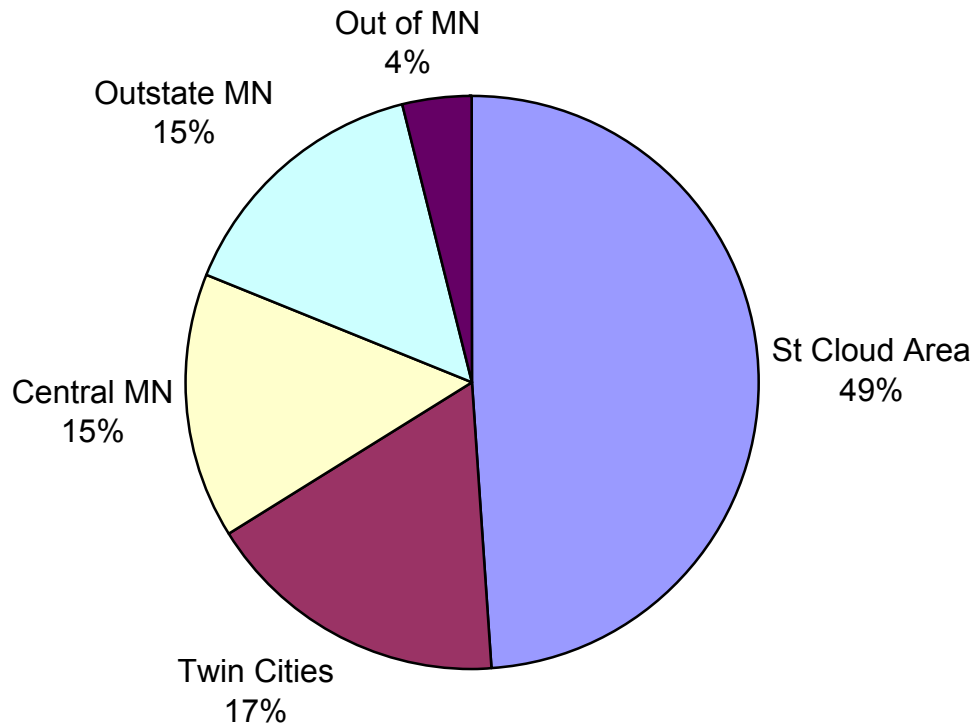

Where Our Graduates Are Going To Work

St. Cloud Area

St. Cloud
Sauk Rapids
Sartell
Waite Park

Central Minnesota

35 mile radius of St. Cloud
excluding St. Cloud area

Twin Cities

Minneapolis
St. Paul
and suburbs

Outstate Minnesota

Beyond 35 mile radius
of St. Cloud

Out of Minnesota

Out of Minnesota including
foreign employment